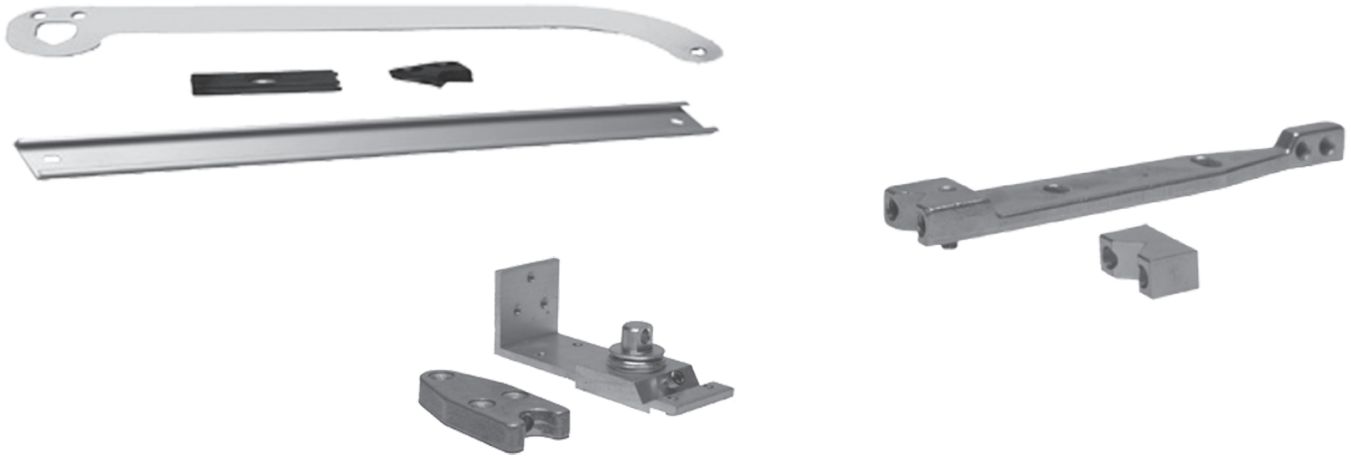

# Overhead Concealed Closers

**Light-Duty** recommended for doors 36" interior/30" exterior (max door weight 155 lbs.)

TC7720	105 Degrees	Size 3 Hold Open Closer Body Only	✓
TC7722	90 Degrees	Size 3 Hold Open Closer Body Only	✓

**Medium-Duty** recommended for doors 44" interior/36" exterior (max door weight 243 lbs.)

TC7730	105 Degrees	Size 4 Hold Open Closer Body Only	✓
TC7731	105 Degrees	Size 4 Non-Hold Open Closer Body Only	✓
TC7732	90 Degrees	Size 4 Hold Open Closer Body Only	✓

# Overhead Concealed Accessories

TH1119-BCP	Center Hung	Bottom Pivot Set	✓
KTA	Center Hung	Top Arm Assembly	✓
S2 Track/Arm	Offset Arm	Arm includes Track	✓

Visit [midwestwholesale.com](http://midwestwholesale.com) for published list prices or contact a sales representative for your pricing.