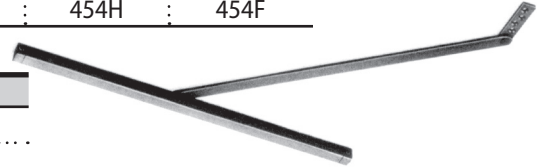

Surface-Mounted Overhead Door Holders

450 Series — Medium-Duty Door Holders/Stops

For Single Acting Doors — Interior.

Butts • Offset Pivots				Center Hung			
DOOR OPENING	STOP ONLY	HOLD OPEN	FRICTION	DOOR OPENING	STOP ONLY	HOLD OPEN	FRICTION
27¹/₁₆"–33"	453S	453H	453F	33¹/₁₆"–39"	453S	453H	453F
33¹/₁₆"–39"	454S	454H	454F	39¹/₁₆"–45"	454S	454H	454F

	10	3, 32	10B	32D	652
453S – 454S	✓	✓	✓	✓	✓
453H – 454H	✓	✓	✓	✓	✓
453F – 454F	✓	✓	✓	✓	✓