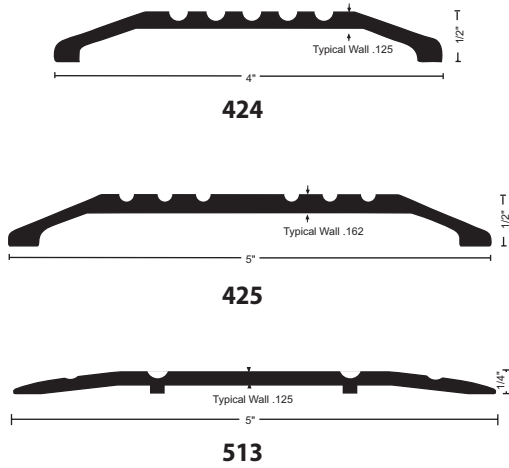

Thresholds

		36"	48"
424	1/2" x 4" Mill Finish Aluminum	✓	✓
425	1/2" x 5" Mill Finish Aluminum	✓	✓
513	1/4" x 5" Mill Finish Aluminum	✓	✓
613	1/4" x 6" Mill Finish Aluminum	✓	✓
896V	1/2" x 5" Mill Finish Aluminum	✓	✓

Gasketing

		17'	18'	21'
160V	Perimeter Seal - Vinyl - Mill Aluminum	✓	✓	—
5050B	Self-Adhesive Gasketing - Silicone - Brown	✓	—	✓

Visit midwestwholesale.com for published list prices or contact a sales representative for your pricing.

Sweeps/Shoes

16A

200N

420N

600A

16A 40"	Drip Strip - Anod Aluminum	✓
16A 52"	Drip Strip - Anod Aluminum	✓
16A 76"	Drip Strip - Anod Aluminum	✓
200NA 36"	Door Sweep - Neoprene - Anod Aluminum	✓
200NA 48"	Door Sweep - Neoprene - Anod Aluminum	✓
420NA 36"	Auto Door Bottom - Neoprene - Anod Aluminum	✓
420NA 48"	Auto Door Bottom - Neoprene - Anod Aluminum	✓
600A (set) 84"	Astragal - Nylon Brush - Anod Aluminum	✓
600A (set) 96"	Astragal - Nylon Brush - Anod Aluminum	✓