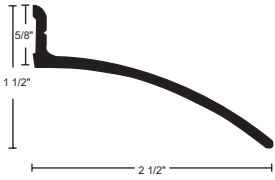

Sweeps/Shoes

16A