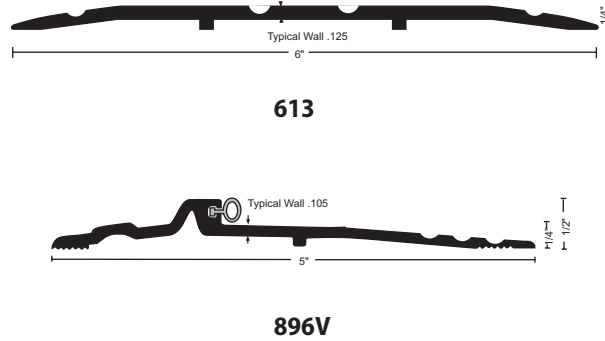

Thresholds

		36"	48"
424	1/2" x 4" Mill Finish Aluminum	✓	✓
425	1/2" x 5" Mill Finish Aluminum	✓	✓
513	1/4" x 5" Mill Finish Aluminum	✓	✓
613	1/4" x 6" Mill Finish Aluminum	✓	✓
896V	1/2" x 5" Mill Finish Aluminum	✓	✓

Gasketing

		17'	18'	21'
160V	Perimeter Seal - Vinyl - Mill Aluminum	✓	✓	—
5050B	Self-Adhesive Gasketing - Silicone - Brown	✓	—	✓

Visit midwestwholesale.com for published list prices or contact a sales representative for your pricing.

Sweeps/Shoes

16A

200N

420N

600A

16A 40"	Drip Strip - Anod Aluminum	✓
16A 52"	Drip Strip - Anod Aluminum	✓
16A 76"	Drip Strip - Anod Aluminum	✓
200NA 36"	Door Sweep - Neoprene - Anod Aluminum	✓
200NA 48"	Door Sweep - Neoprene - Anod Aluminum	✓
420NA 36"	Auto Door Bottom - Neoprene - Anod Aluminum	✓
420NA 48"	Auto Door Bottom - Neoprene - Anod Aluminum	✓
600A (set) 84"	Astragal - Nylon Brush - Anod Aluminum	✓
600A (set) 96"	Astragal - Nylon Brush - Anod Aluminum	✓