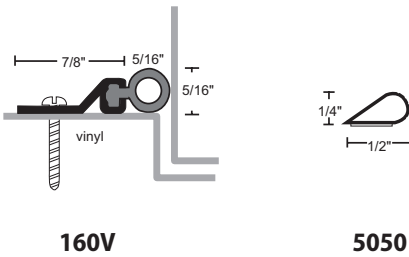

Thresholds

		36"	48"
424	1/2" x 4" Mill Finish Aluminum	✓	✓
425	1/2" x 5" Mill Finish Aluminum	✓	✓
513	1/4" x 5" Mill Finish Aluminum	✓	✓
613	1/4" x 6" Mill Finish Aluminum	✓	✓
896V	1/2" x 5" Mill Finish Aluminum	✓	✓

Gasketing

		17'	18'	21'
160V	Perimeter Seal - Vinyl - Mill Aluminum	✓	✓	—
5050B	Self-Adhesive Gasketing - Silicone - Brown	✓	—	✓

Visit midwestwholesale.com for published list prices or contact a sales representative for your pricing.

Sweeps/Shoes

16A

200N

420N

600A

16A 40"	Drip Strip - Anod Aluminum	✓
16A 52"	Drip Strip - Anod Aluminum	✓
16A 76"	Drip Strip - Anod Aluminum	✓
200NA 36"	Door Sweep - Neoprene - Anod Aluminum	✓
200NA 48"	Door Sweep - Neoprene - Anod Aluminum	✓
420NA 36"	Auto Door Bottom - Neoprene - Anod Aluminum	✓
420NA 48"	Auto Door Bottom - Neoprene - Anod Aluminum	✓
600A (set) 84"	Astragal - Nylon Brush - Anod Aluminum	✓
600A (set) 96"	Astragal - Nylon Brush - Anod Aluminum	✓