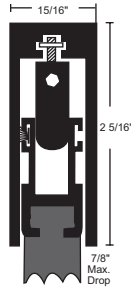

Thresholds

		36"	48"
424	1/2" x 4" Mill Finish Aluminum	✓	✓
425	1/2" x 5" Mill Finish Aluminum	✓	✓
513	1/4" x 5" Mill Finish Aluminum	✓	✓
613	1/4" x 6" Mill Finish Aluminum	✓	✓
896V	1/2" x 5" Mill Finish Aluminum	✓	✓

Gasketing

		17'	18'	21'
160V	Perimeter Seal - Vinyl - Mill Aluminum	✓	✓	—
5050B	Self-Adhesive Gasketing - Silicone - Brown	✓	—	✓

Visit midwestwholesale.com for published list prices or contact a sales representative for your pricing.

Sweeps/Shoes

16A

200N

420N

600A

16A 40"	Drip Strip - Anod Aluminum	✓
16A 52"	Drip Strip - Anod Aluminum	✓
16A 76"	Drip Strip - Anod Aluminum	✓
200NA 36"	Door Sweep - Neoprene - Anod Aluminum	✓
200NA 48"	Door Sweep - Neoprene - Anod Aluminum	✓
420NA 36"	Auto Door Bottom - Neoprene - Anod Aluminum	✓
420NA 48"	Auto Door Bottom - Neoprene - Anod Aluminum	✓
600A (set) 84"	Astragal - Nylon Brush - Anod Aluminum	✓
600A (set) 96"	Astragal - Nylon Brush - Anod Aluminum	✓